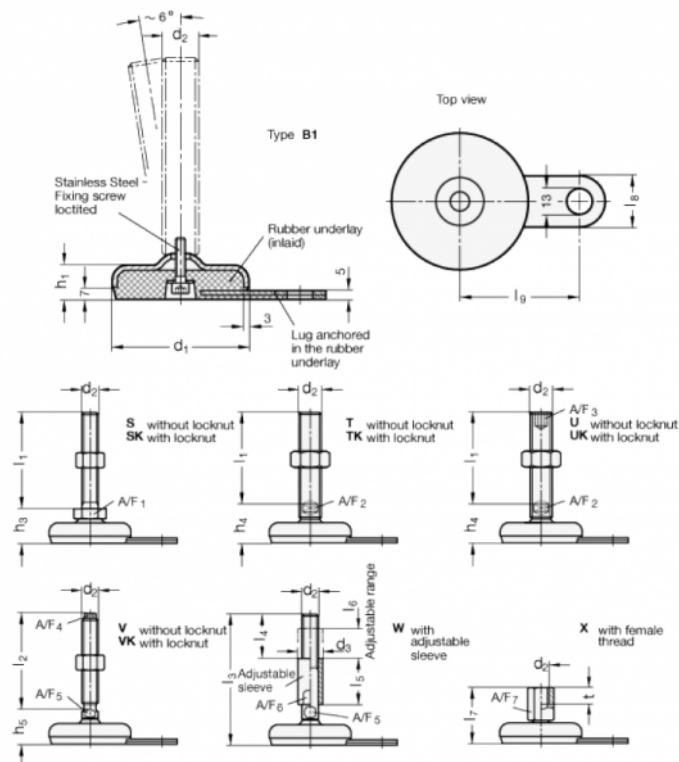

Article number: 203380M24100B1VK

Description: E+G levelling foot  
GN 33-80-M24-100-B1-VK, Stainless steel

Note: VK With nut, External hexagon at the top, Wrench flat at the bottom

## Measures

A/F4 = 17

I9 = 70

A/F5 = 20

d1 = 80

d2 = M24

h1 = 20

h4 = 35

l2 = 100

l8 = 30